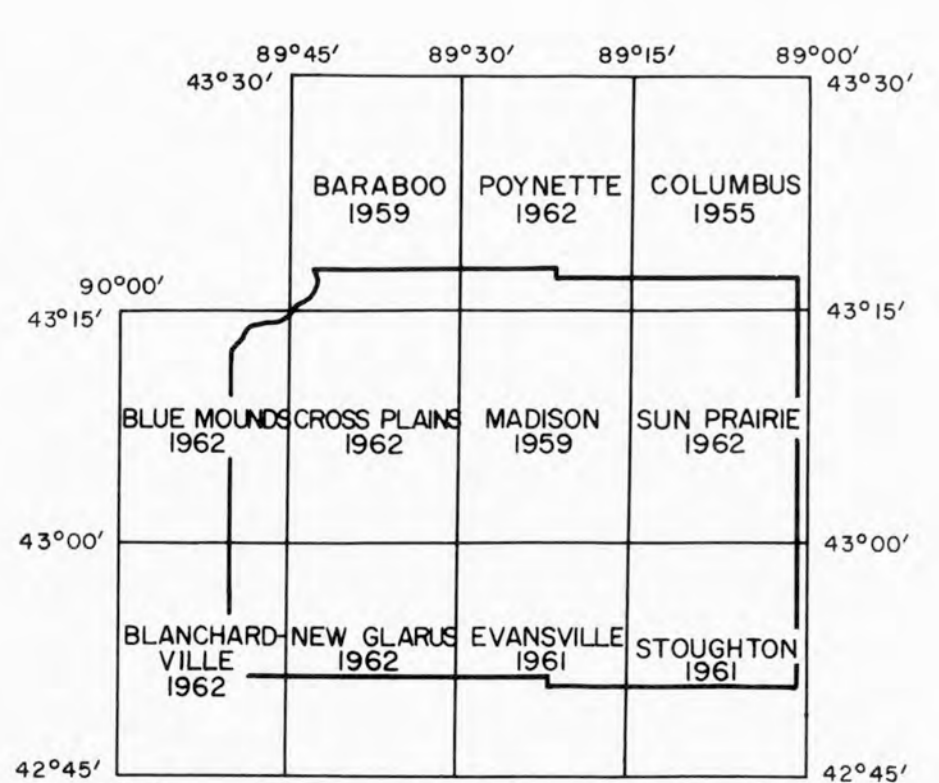

DANE COUNTY, WIS.

BASE COMPILED FROM U.S.G.S. 15' QUADRANGLE MAPS

SCALE 1:62,500